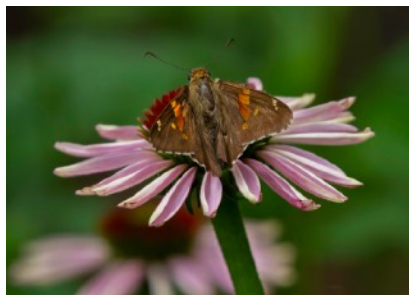

Clockwise from top, "Outbound" by Fred LeBlanc, "Hair Stomping Routine" by Dave Roback, "Stroll in the Park" by Jim Gillen, "Rain Drop" by Judy Bolio, "Silver Spotted Skipper" by Barbara Krawczyk and "Geometric" by Mark Kula.